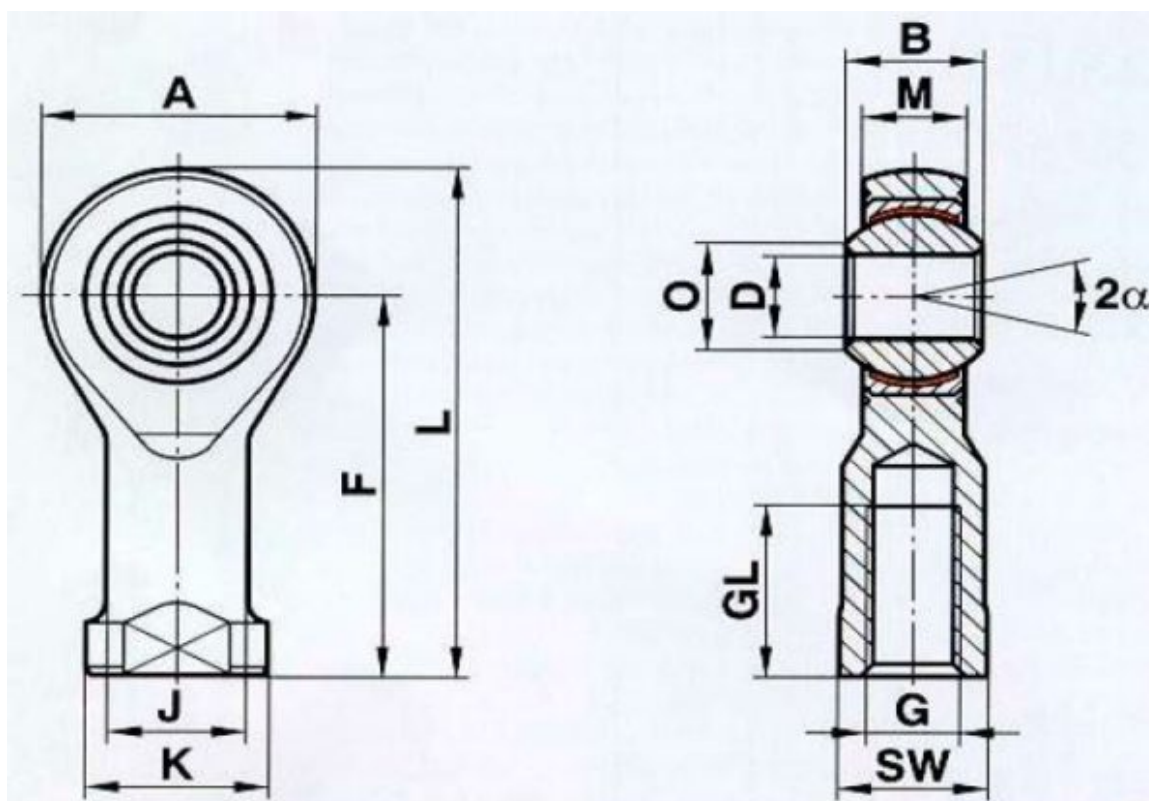

# Data Sheet

Article number: 03800010125C

Description: Fluro rod end  
GKIW 10

## Measures

A = 28

B = 14

F = 43

G = M10

GL = 20

J = 15

K = 19

L = 57

M = 10.5

SW = 17